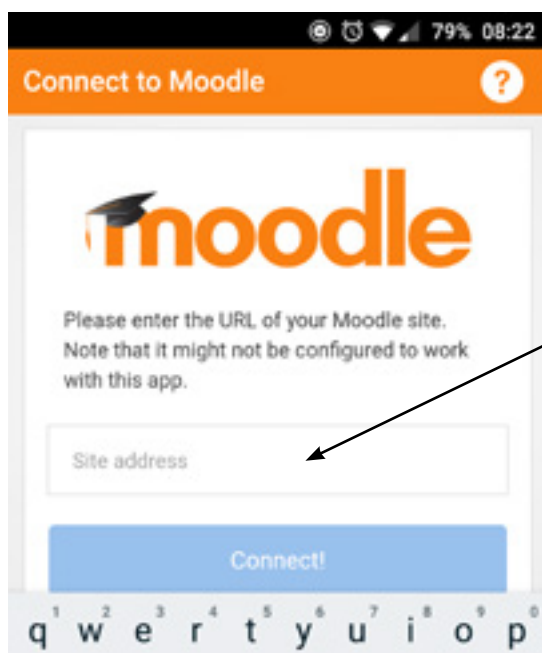

Moodle Mobile - How to login

Download and install the Moodle mobile app from either Google Play or the App Store. Click the App store or Google Play buttons below to be taken to the download.

When you open the app, you will be prompted to enter the site address of our moodle service. This is as follows: <https://freelearning.org.uk/>